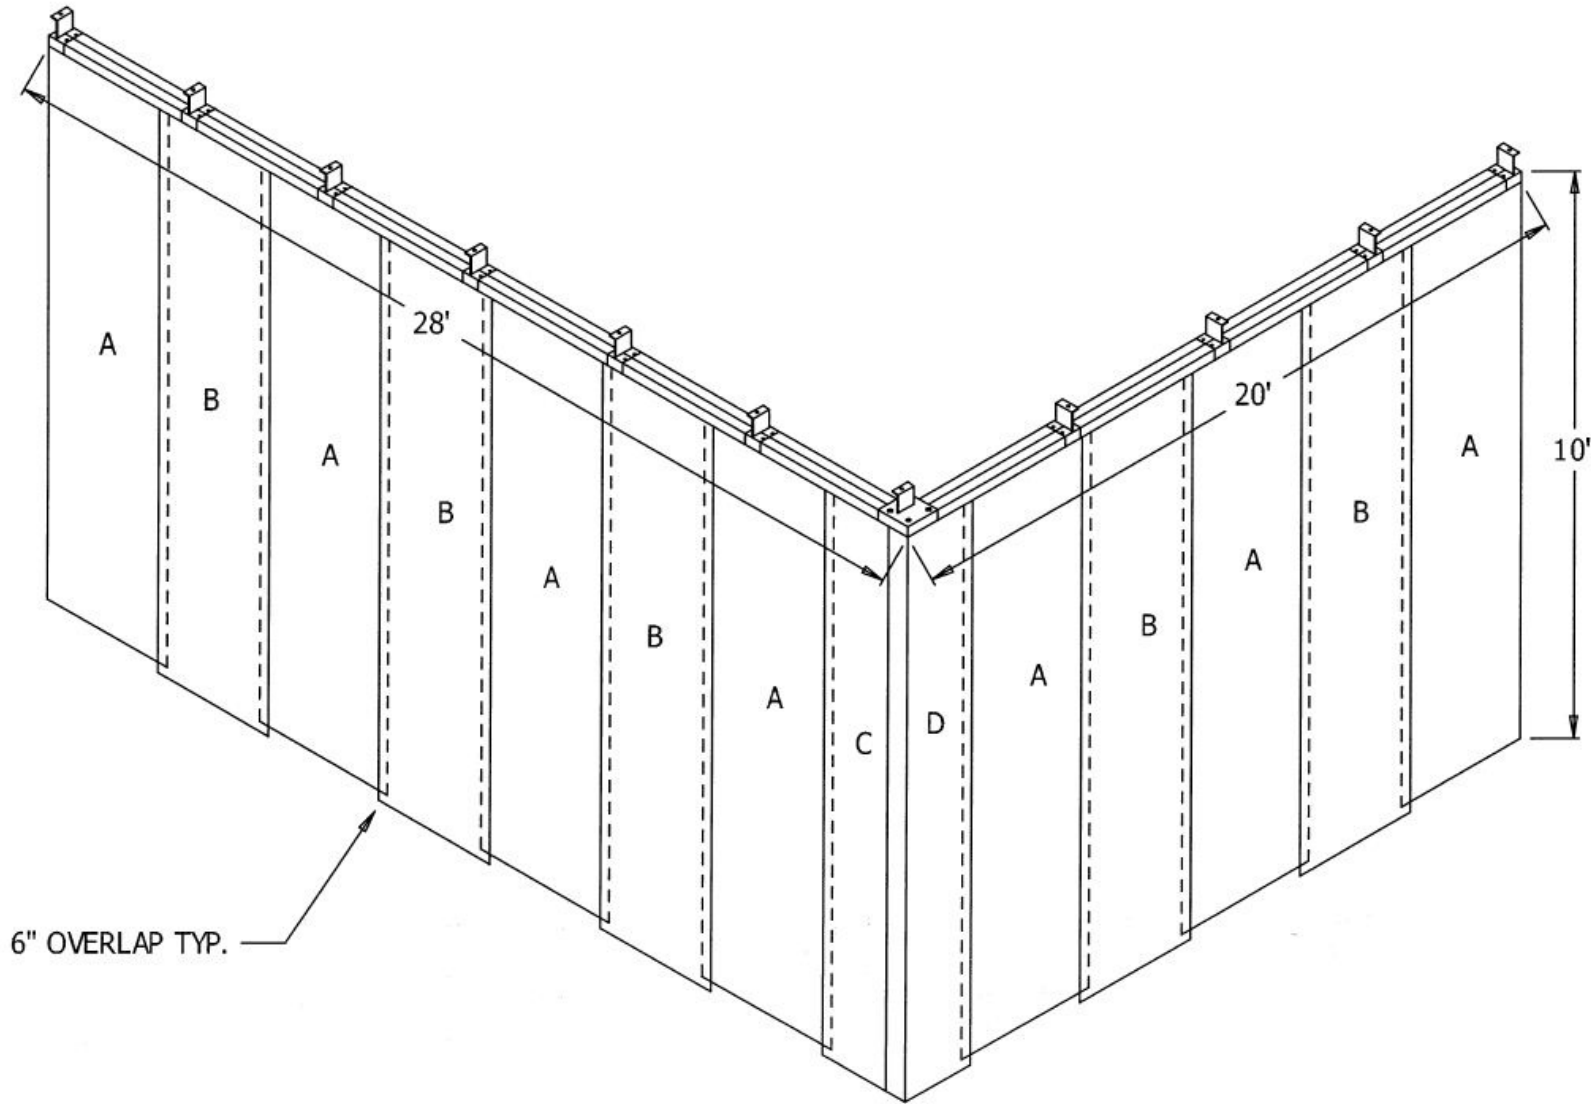

Sound Enclosure – Two Sided, Suspended, Double Track

6" OVERLAP TYP.